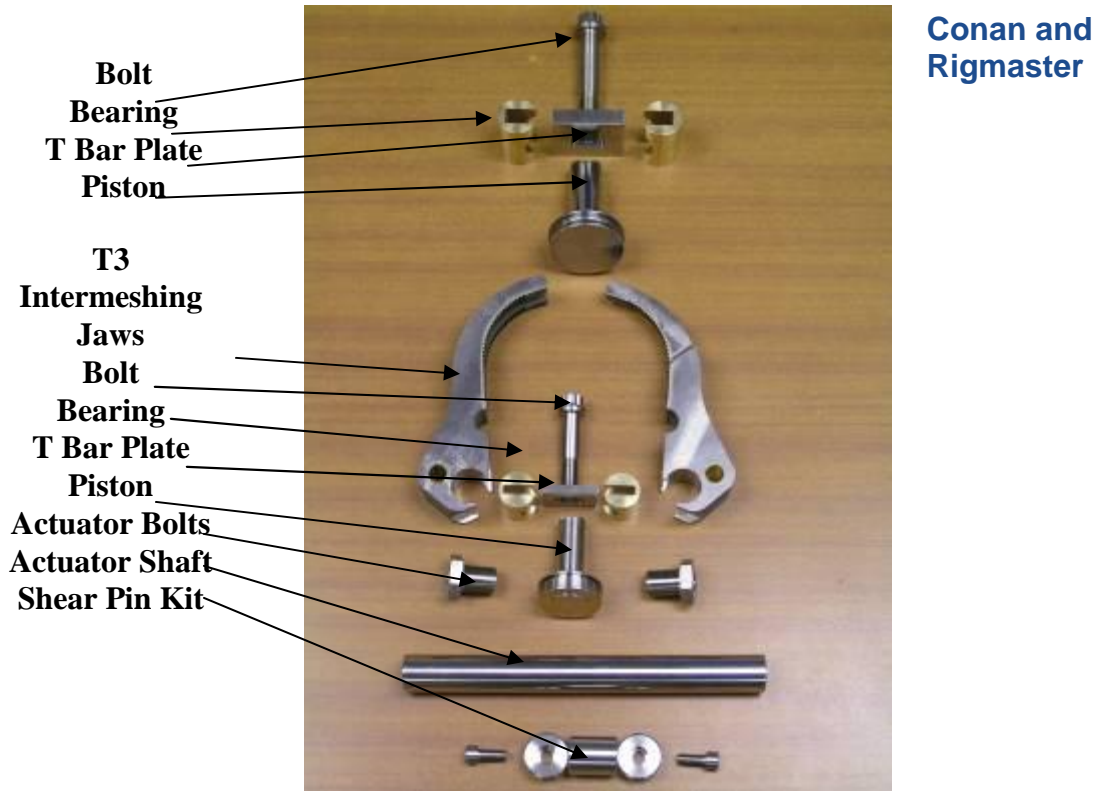

**PRODUCT INFORMATION SHEET****Spare Parts**

T3 Slave Cable and Harness

Replacement Perry TMS Motor

**DESCRIPTION**

Bennex offers a range of spare parts that are suitable for direct replacement.

The Schilling spare part range has been tried and tested on the Bennex T3 hire systems. These parts allow the customer to save money and they are all ex-stock Aberdeen items.